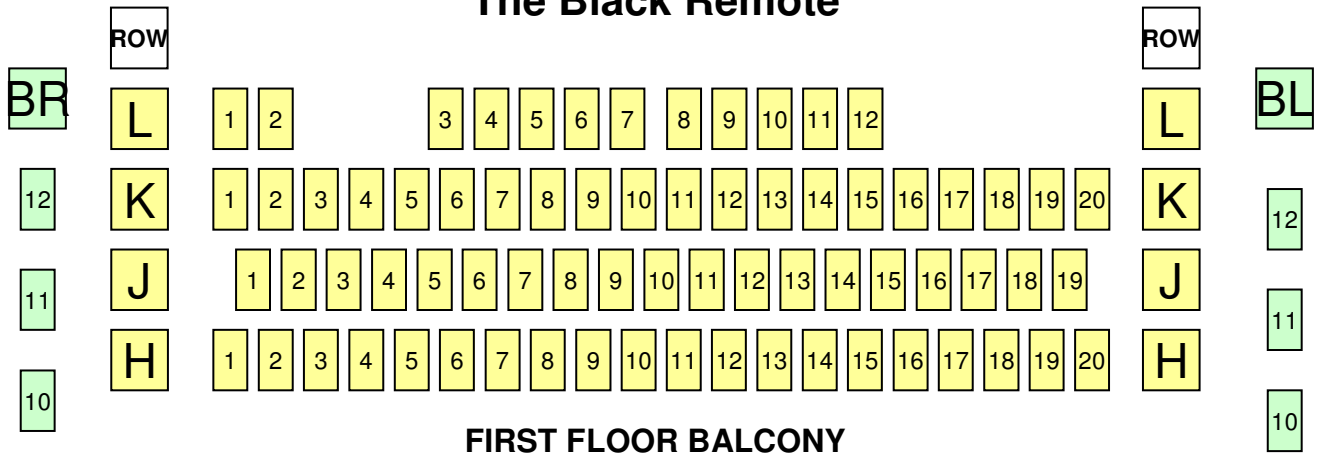

PERFORMING ARTS CENTRE

The Black Remote